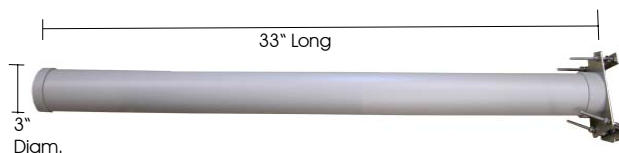

- Transmission distance up to 12 miles with 16dbi antenna on Ezi-Com Transmitter and Receiver.
- Designed for long distance wireless transmission.
- Mounts easily for outside applications.
- Ideal for building to building communications.
- Matching antennas required on Transmitter and Receiver.
- Sturdy Aluminum and PVC exterior.
- Must have external Ezi-Watch audio adaptor to transmit audio.