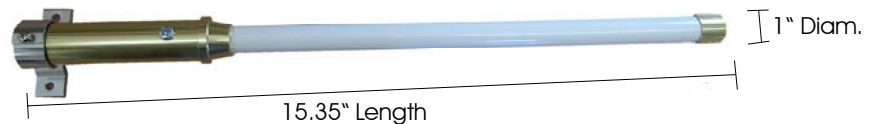

- Transmission distance up to 4 miles with dbi antenna on Ezi-Com Transmitter and Receiver.
- Omni-directional antenna designed for wireless Audio/Video transmission
- Mounts easily for indoor or outdoor use.
- Sturdy Aluminum and PVC exterior.
- Must have external Ezi-Watch audio adaptor to transmit audio.