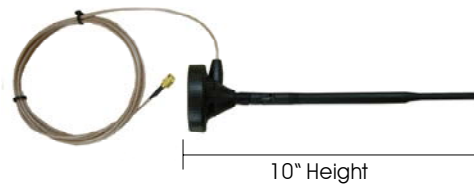

Optional Ezi-Com Antennas Omni Directional

With all antennas, transmission is determined with clear line of sight. Any interfering obstacles will deteriorate or interfere with signal. The denser the object (a steel building would be considered a dense object) the more signal deterioration will be experienced.

Technical Specifications	
5DBI Antenna Part #: DMEZI-WA5	
Mounting Orientation	Vertical or Horizontal
Frequency	2.4GHz range
Beam width Deg.	Omni-directional
Gain	5dBi
External Cable length	Attached 6'
Operation Temp	-10°F~120°F (-23°C~49°C)
Weight	1.4oz (40g)
Warranty	1 Year

- Transmission distance up to 1 mile with 5dbi antenna on Ezi-Com Transmitter and Receiver.
- Omni-directional antenna designed for wireless Audio/Video transmission
- Mounts easily for indoor or outdoor use.
- Sturdy rubber exterior.
- Handy magnetic mounting base.
- Must have external Ezi-Watch audio adaptor to transmit audio.